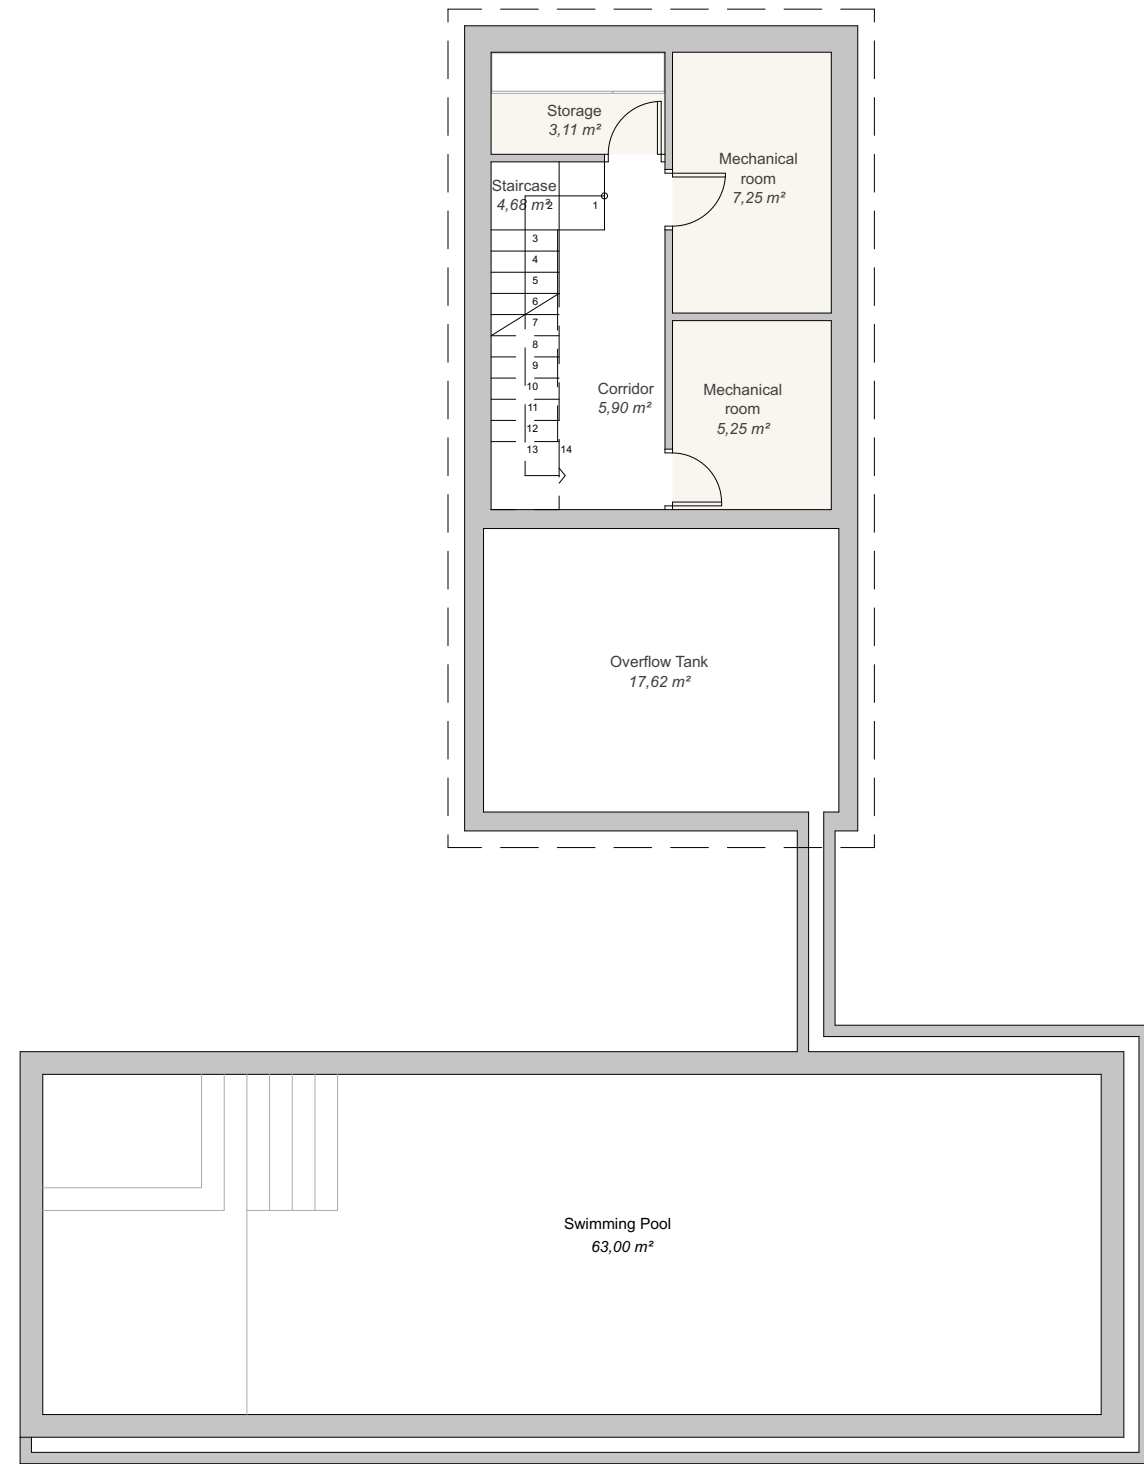

OLIVE GARDEN

Villa 6

Living space 124 m² Property 3.209 m² Terrace space 115 m²

Site Plan

Basement

Groundfloor

First Floor