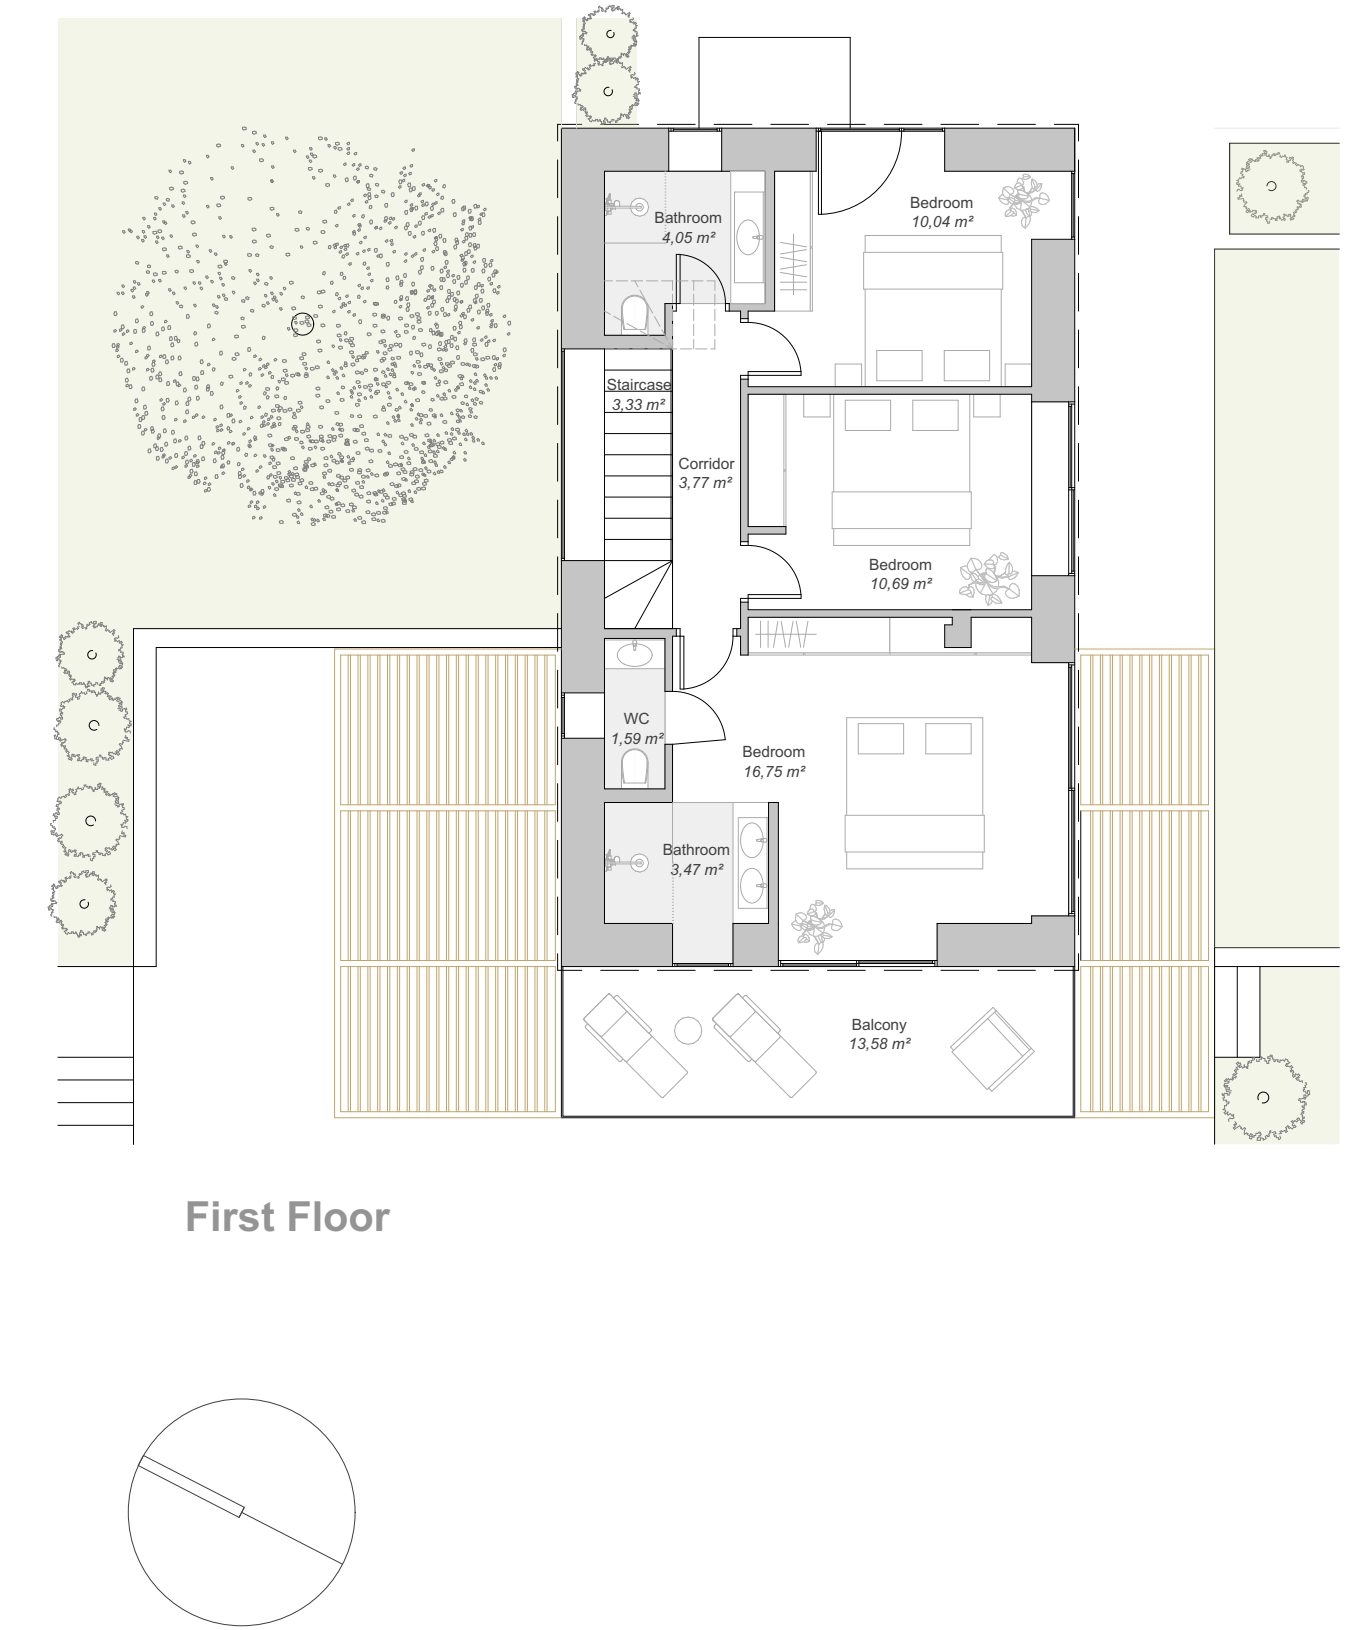

OLIVE GARDEN

Villa 6

Living space 124 m² Property 3.209 m² Terrace space 115 m²

Site Plan

Basement

Groundfloor

First Floor