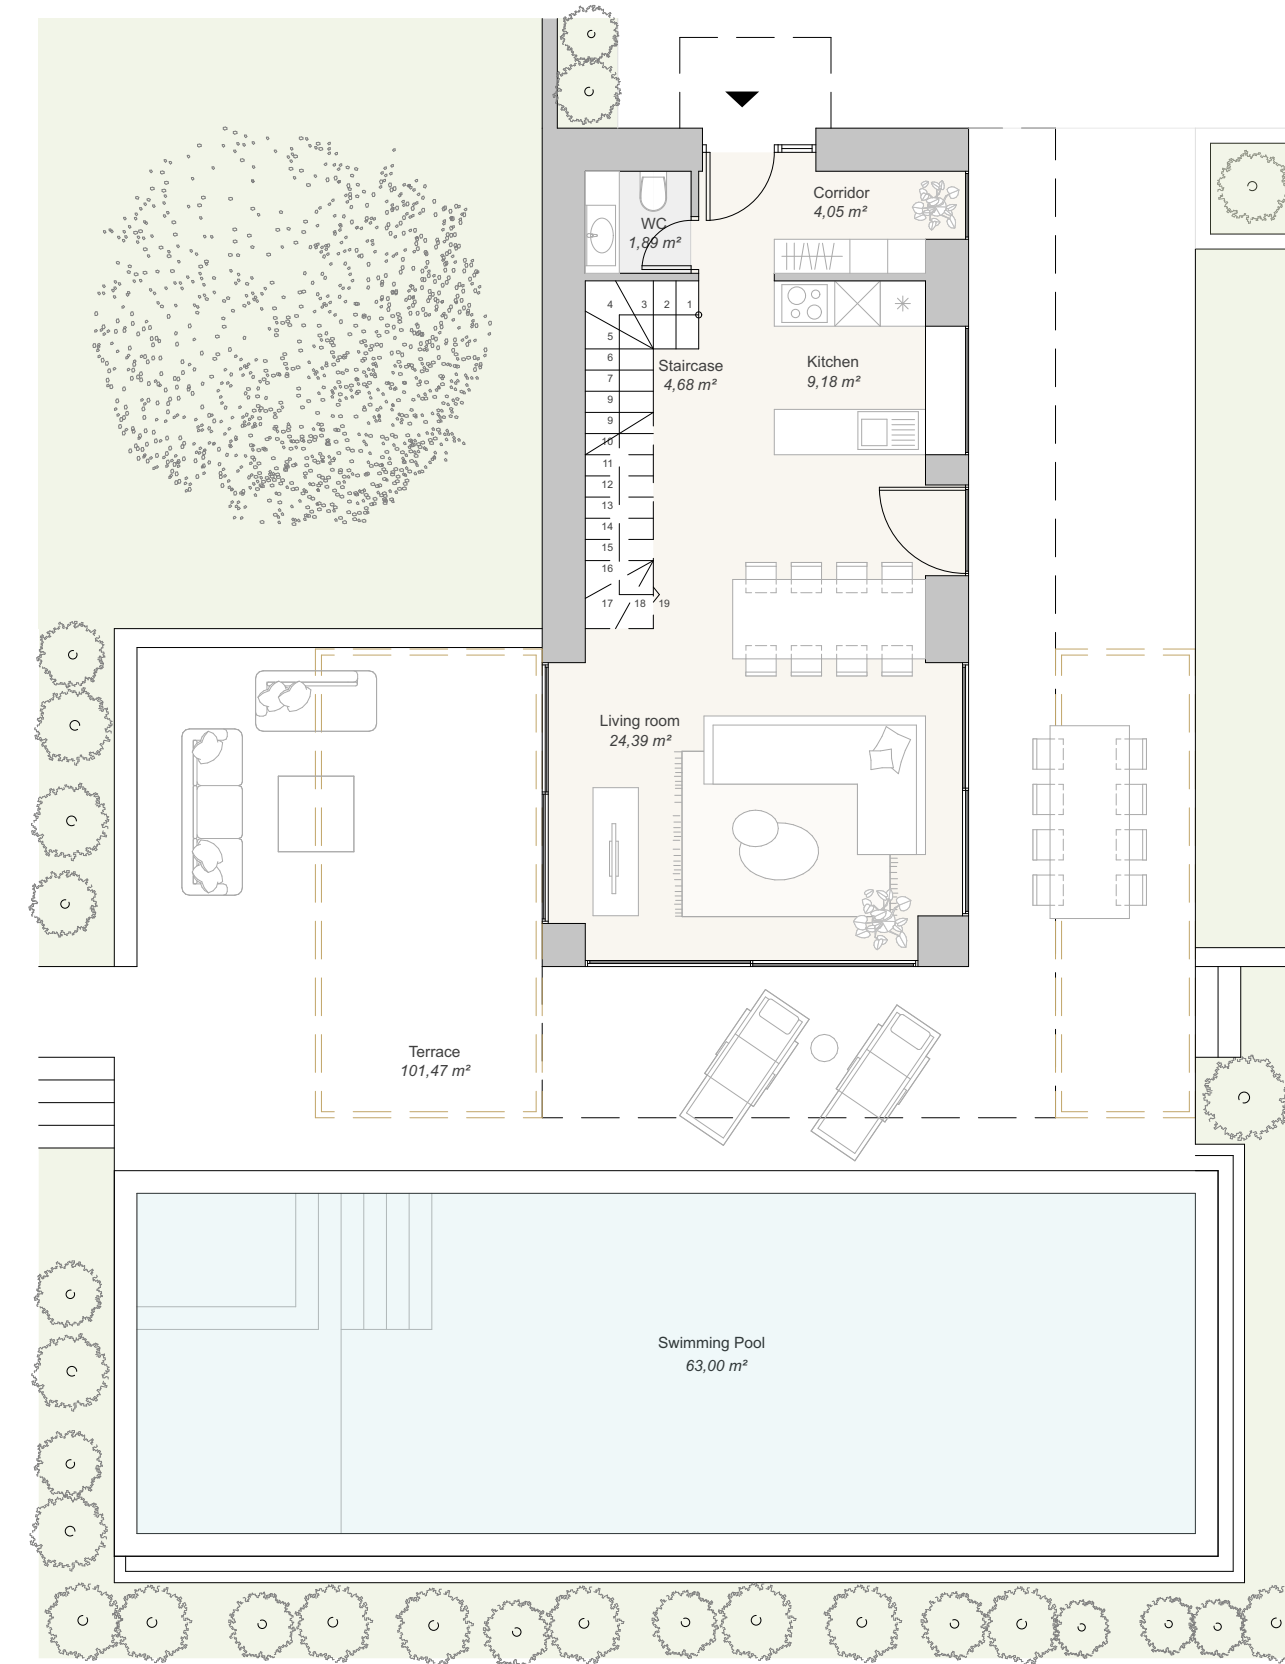

OLIVE GARDEN

Villa 6

Living space 124 m² Property 3.209 m² Terrace space 115 m²

Site Plan

Basement

Groundfloor

First Floor